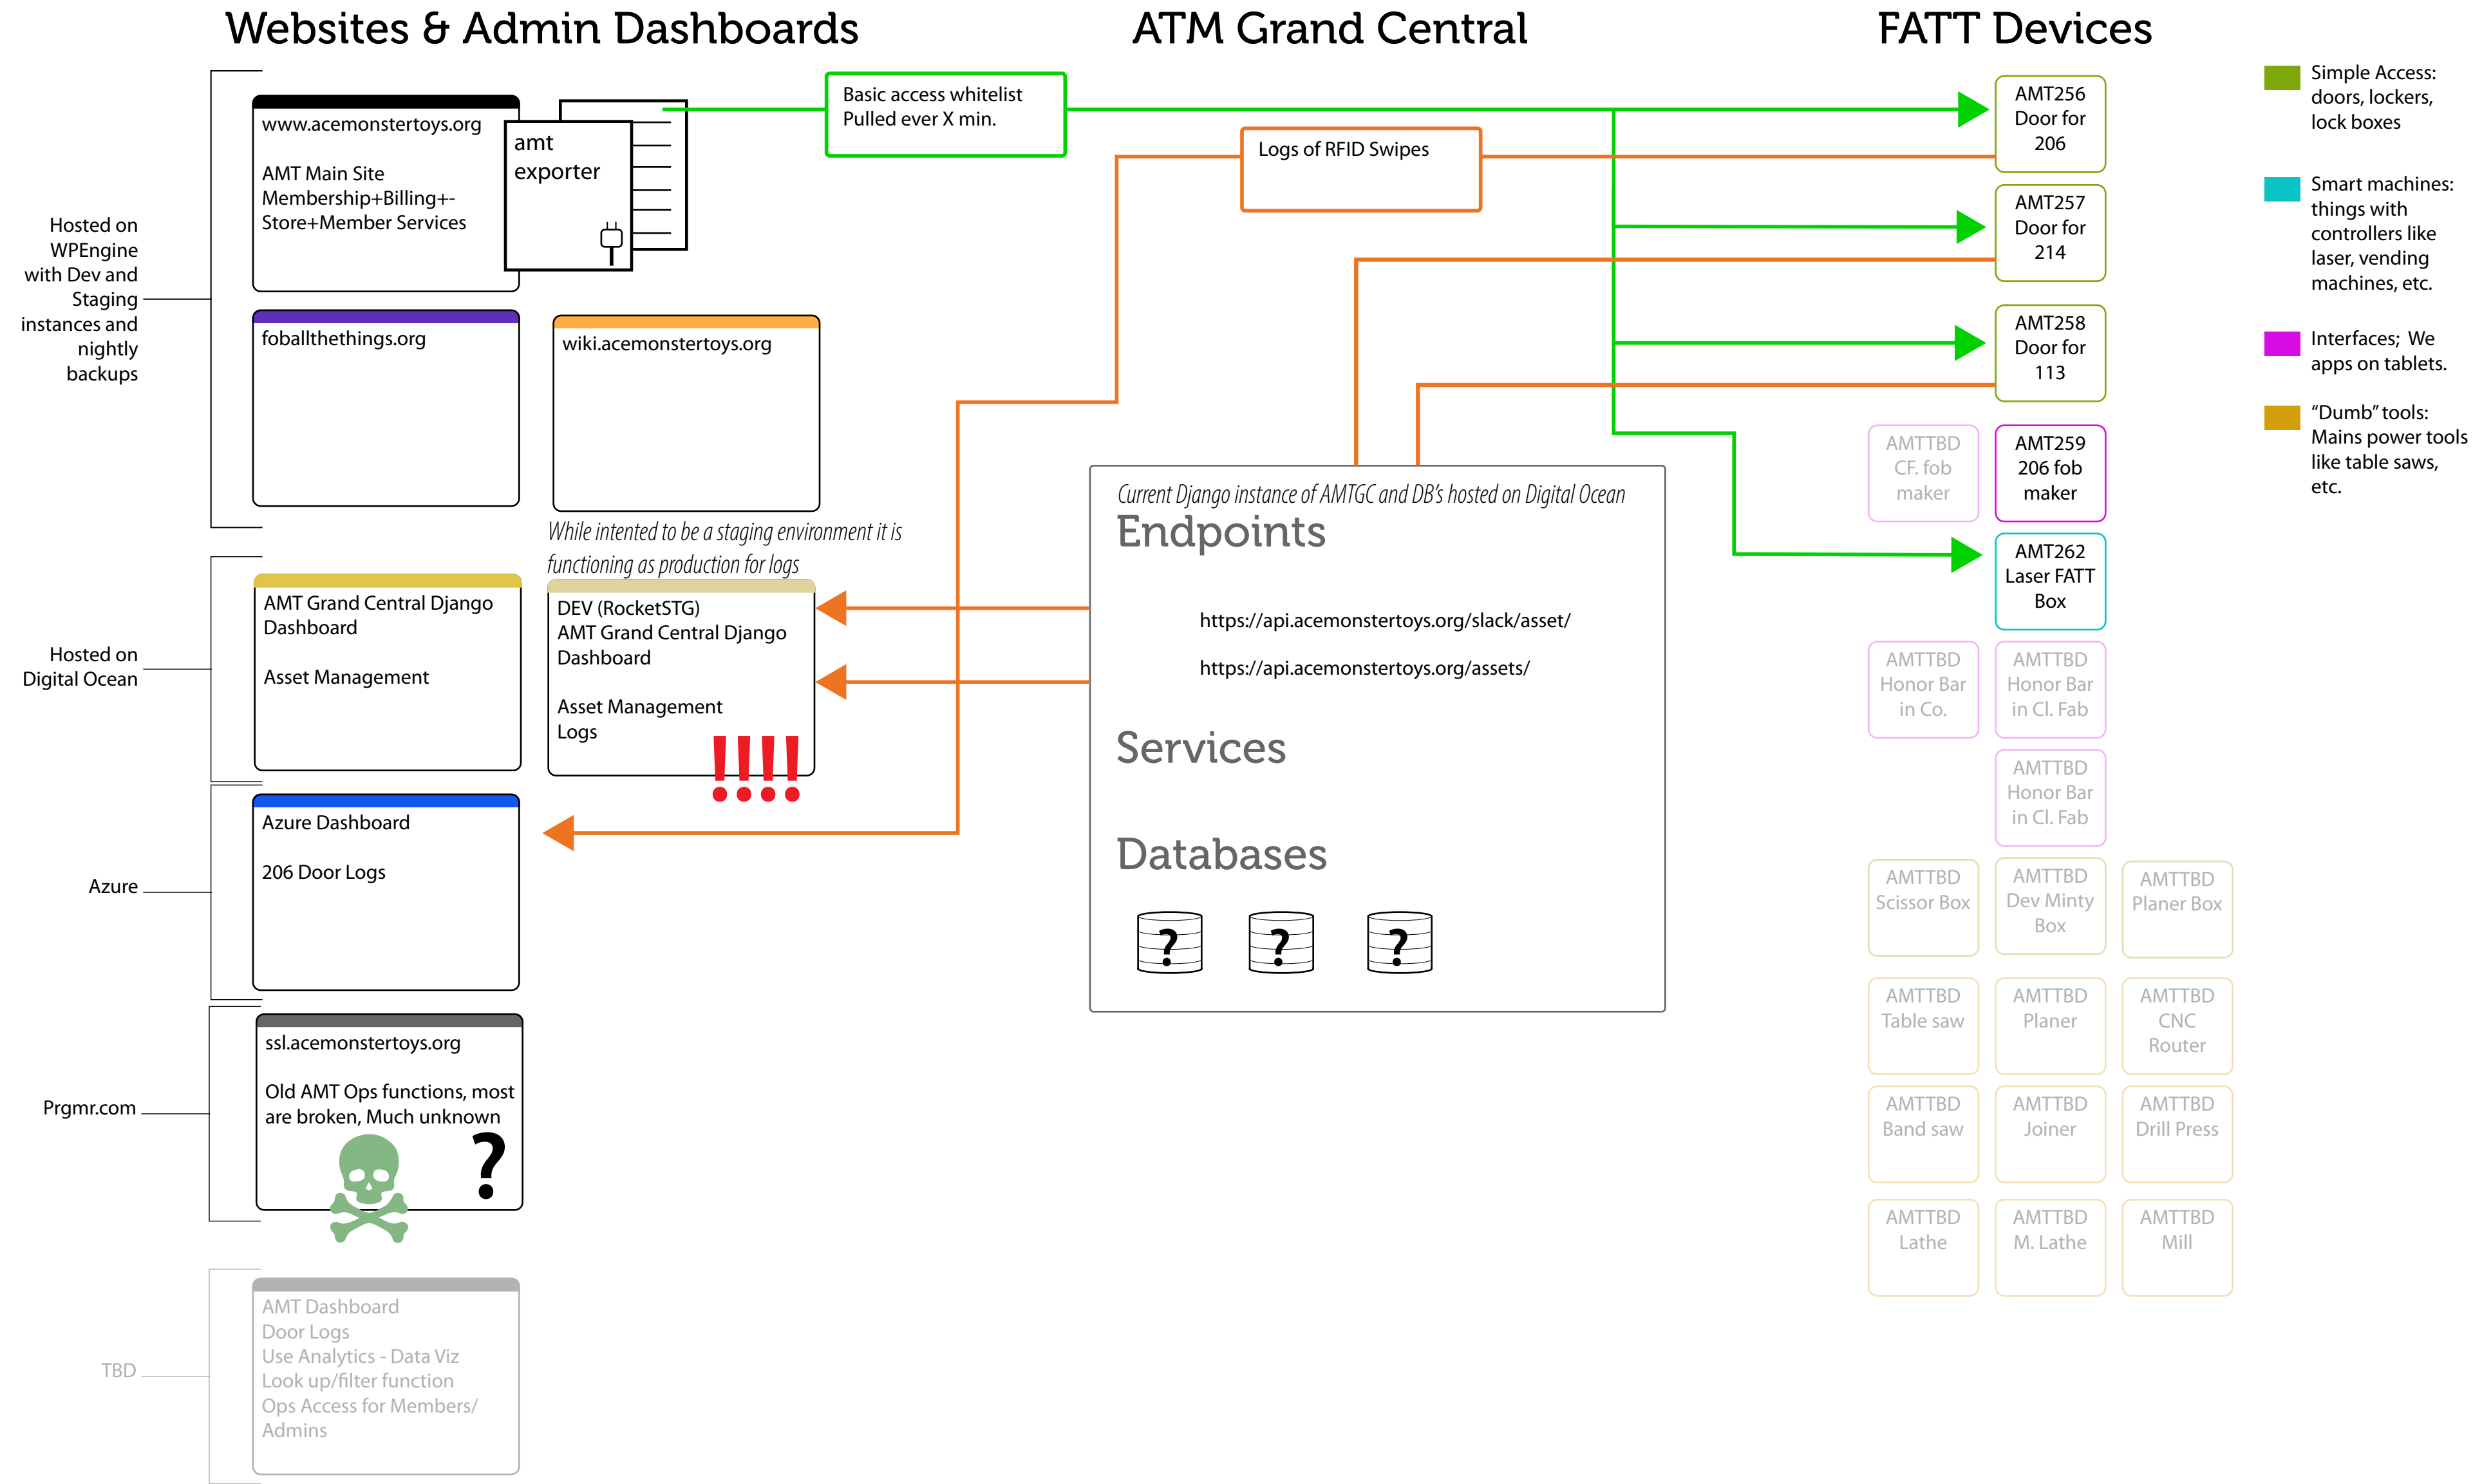

- Simple Access: doors, lockers, lock boxes
- Smart machines: things with controllers like laser, vending machines, etc.
- Interfaces; We apps on tablets.
- "Dumb" tools: Mains power tools like table saws, etc.

AMTTBD
Joiner

AMTTBD
Drill Press

AMTTBD
Lathe

AMTTBD
M. Lathe

AMTTBD
Mill

AMT Software Landscape Overview: Current state whitelist/door logs

3rd Party Services & Platforms

- Stripe
- DocuSign
- Slack: Ace Monster Toys Workspace
- Slack: Fob All The Things Workspace
- Meetup.com
- Facebook.com
- Twitter.com
- Instagram.com
- Google: More apps, email, calendars and all that, than I can count. DRIVE...
- github.com/acemonstertoys

AMT Software Landscape Overview: Asset Management System (current)

3rd Party Services & Platforms

Stripe

Docusign

Slack: Ace Monster Toys Workspace

Slack: Fob All The Things Workspace

Meetup.com

Facebook.com

AMT Grand Central Django Dashboard
Asset Management

Data entry for main asset records. User accounts for specific group.

Azure

Azure Dashboard
206 Door Logs

Prgmr.com

ssl.acemonstertoys.org
Old AMT Ops functions, most are broken, Much unknown