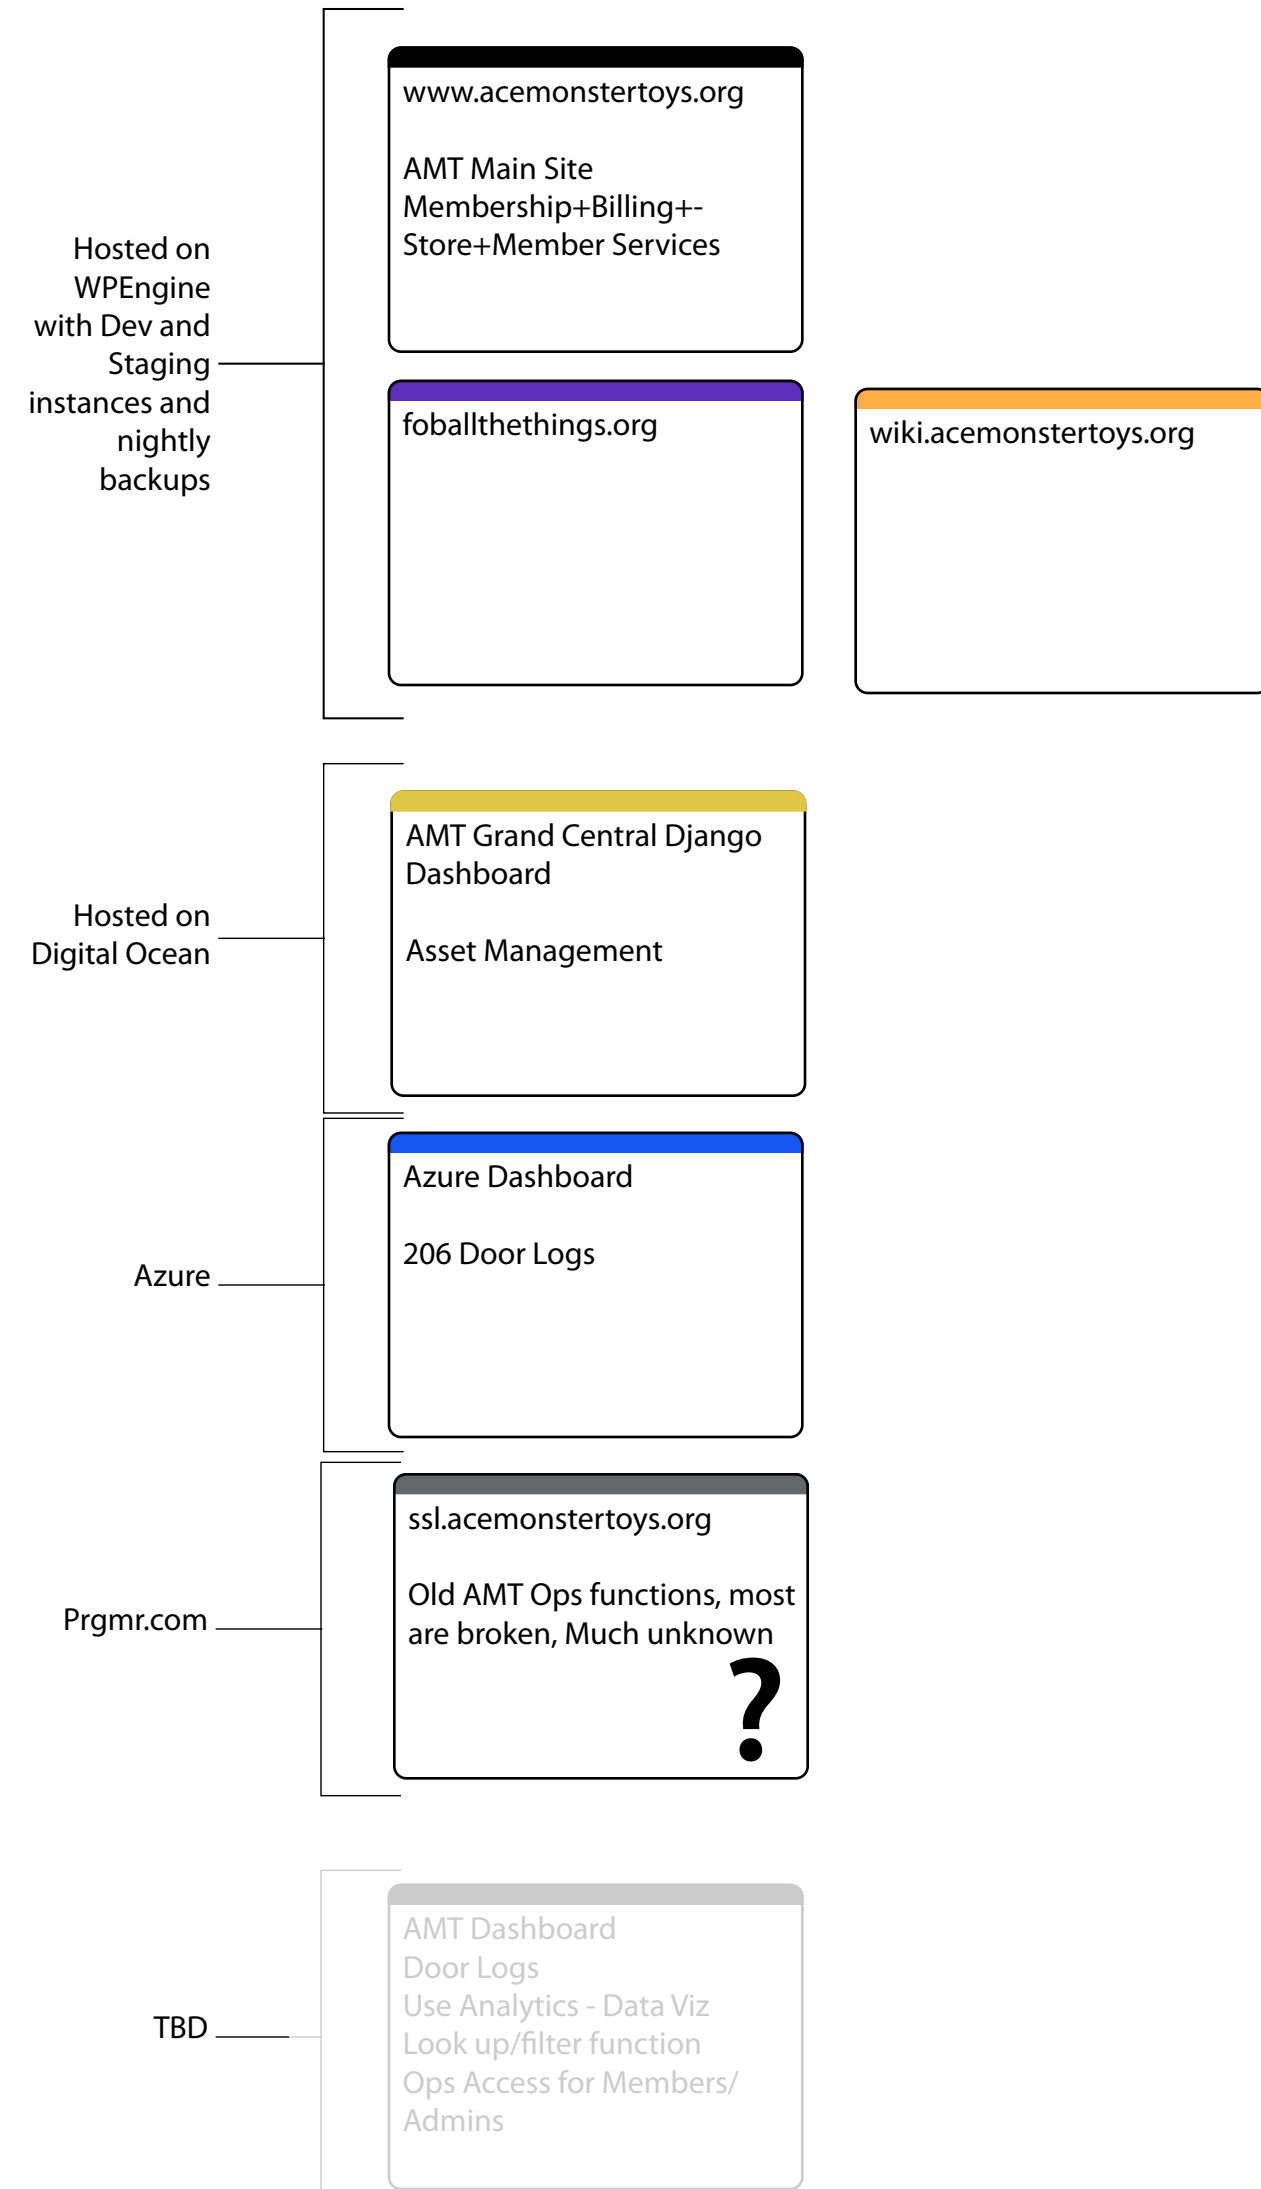

AMT Software Landscape Overview

3rd Party Services & Platforms

Stripe

Docusign

Slack: Ace Monster Toys Workspace

Slack: Fob All The Things Workspace

Meetup.com

Facebook.com

Twitter.com

Instagram.com

Google: More apps, email, calendars and all that, than I can count. DRIVE...

github.com/acemonstertoys

Websites & Admin Dashboards

ATM Grand Central

Current Django instance of AMTGC and DB's hosted on Digital Ocean

Endpoints

<https://api.acemonstertoys.org/slack/asset/>

<https://api.acemonstertoys.org/assets/>

Services

Databases