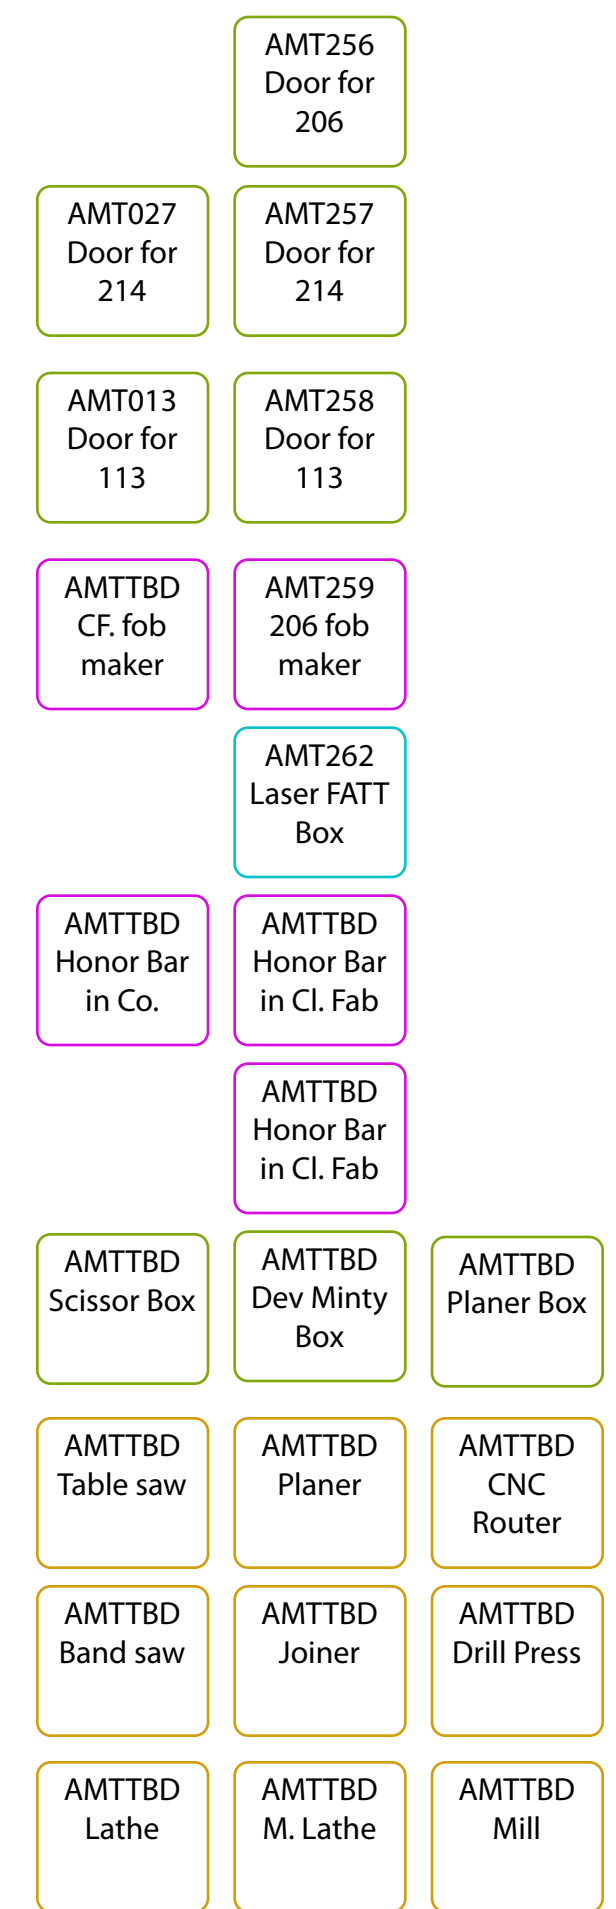

FATT Devices

- Simple Access: doors, lockers, lock boxes
- Smart machines: things with controllers like laser, vending machines, etc.
- Interfaces; We apps on tablets.
- "Dumb" tools: Mains power tools like table saws, etc.