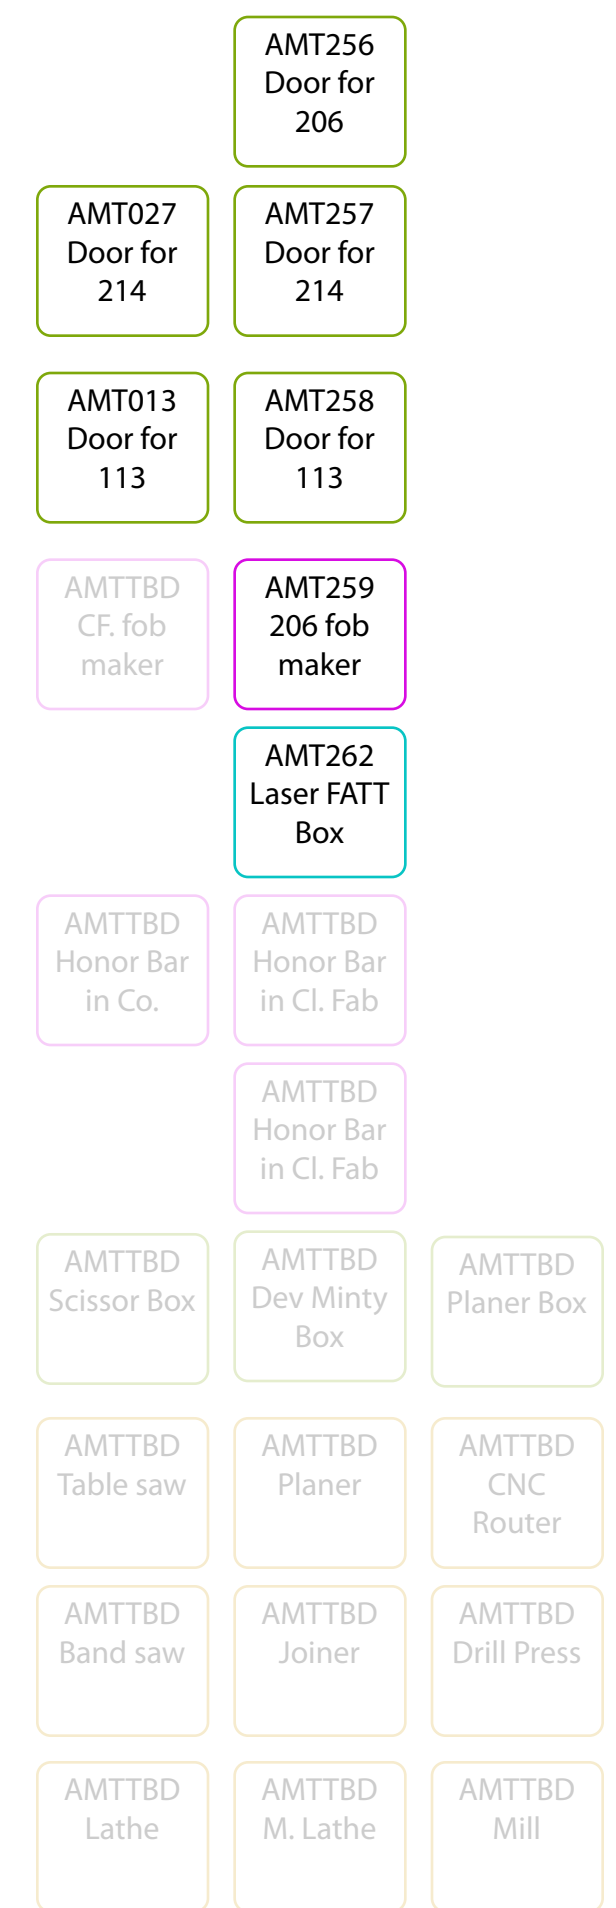

### Endpoints

<https://api.acemonstertoys.org/slack/asset/>

<https://api.acemonstertoys.org/assets/>

### Services

## FATT Devices

- Simple Access: doors, lockers, lock boxes
- Smart machines: things with controllers like laser, vending machines, etc.
- Interfaces; We apps on tablets.
- "Dumb" tools: Mains power tools like table saws, etc.