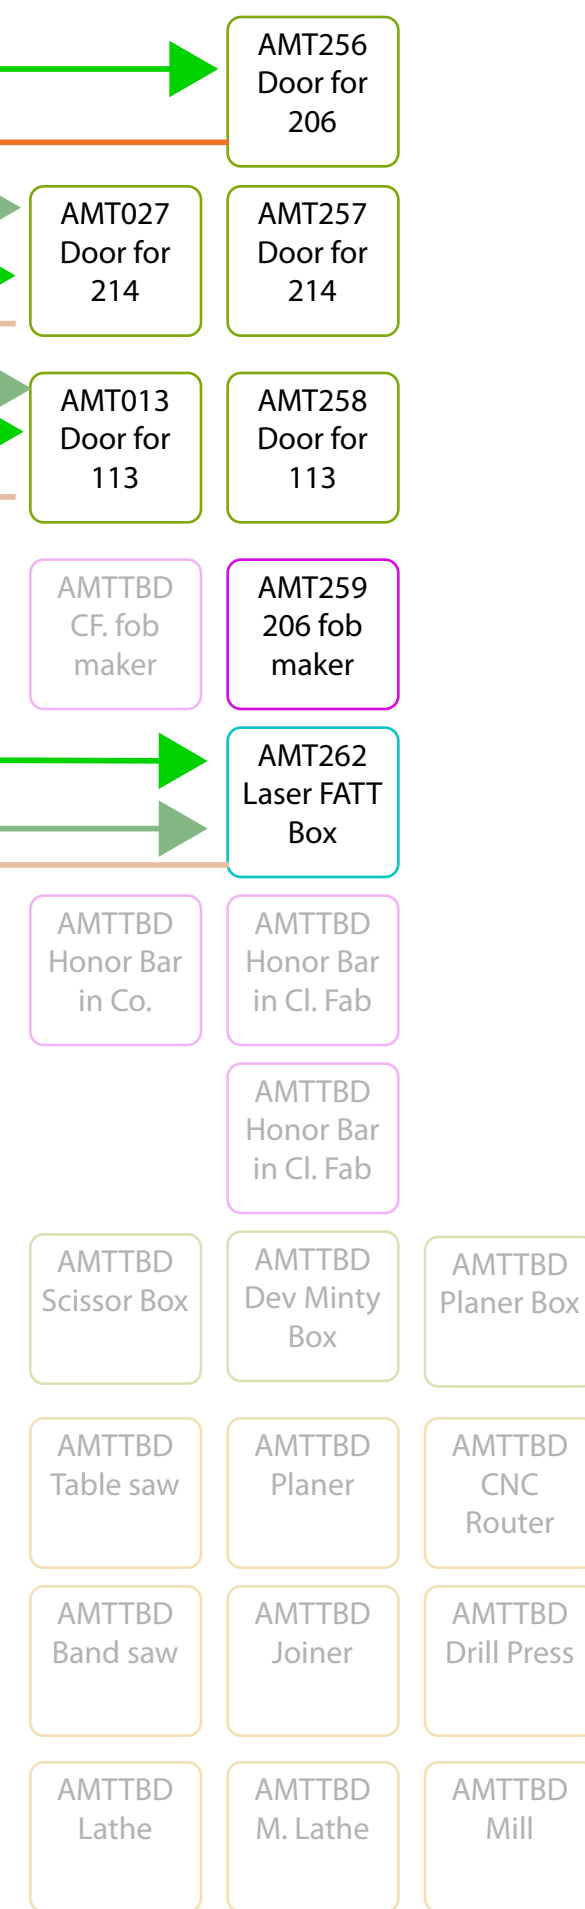

FATT Devices

- Simple Access: doors, lockers, lock boxes
- Smart machines: things with controllers like laser, vending machines, etc.
- Interfaces; We apps on tablets.
- "Dumb" tools: Mains power tools like table saws, etc.