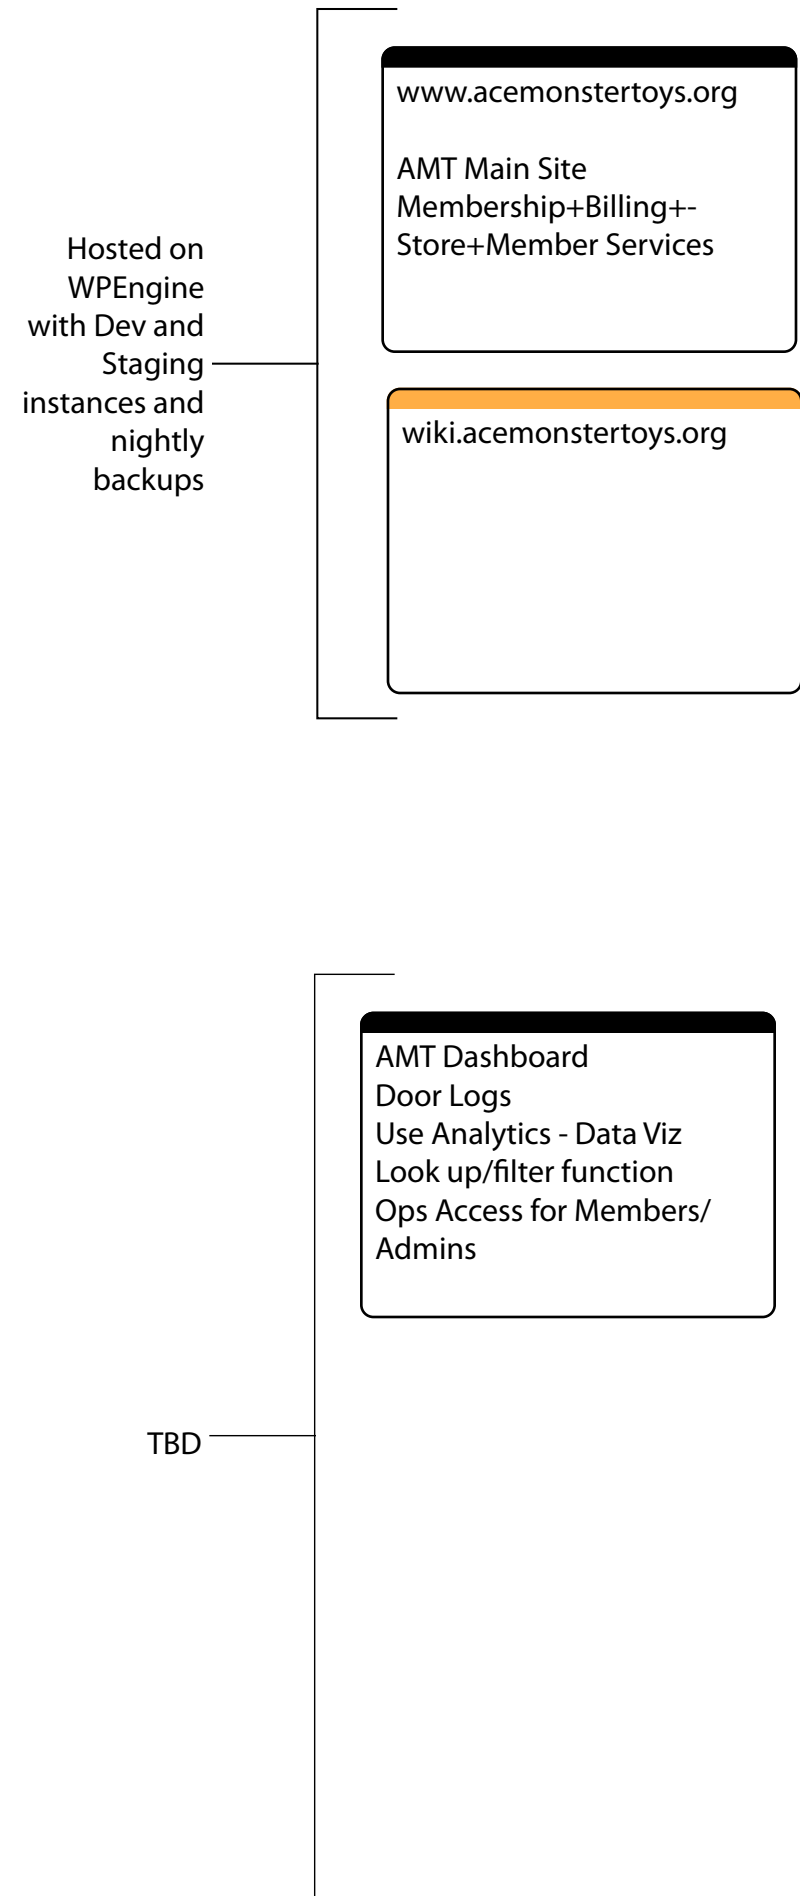

Websites & Admin Dashboards