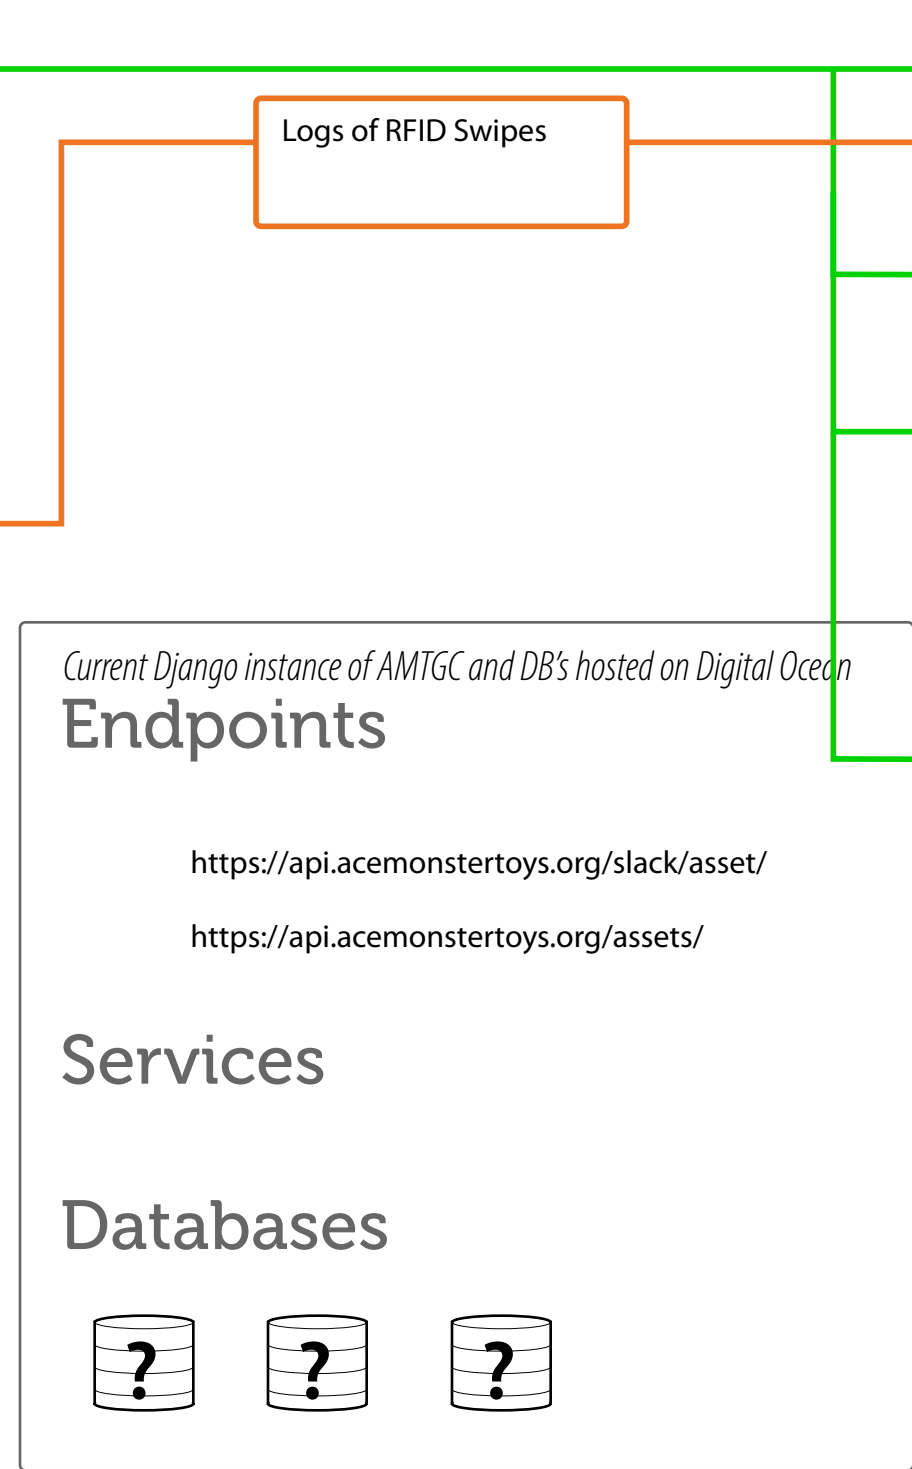

ATM Grand Central