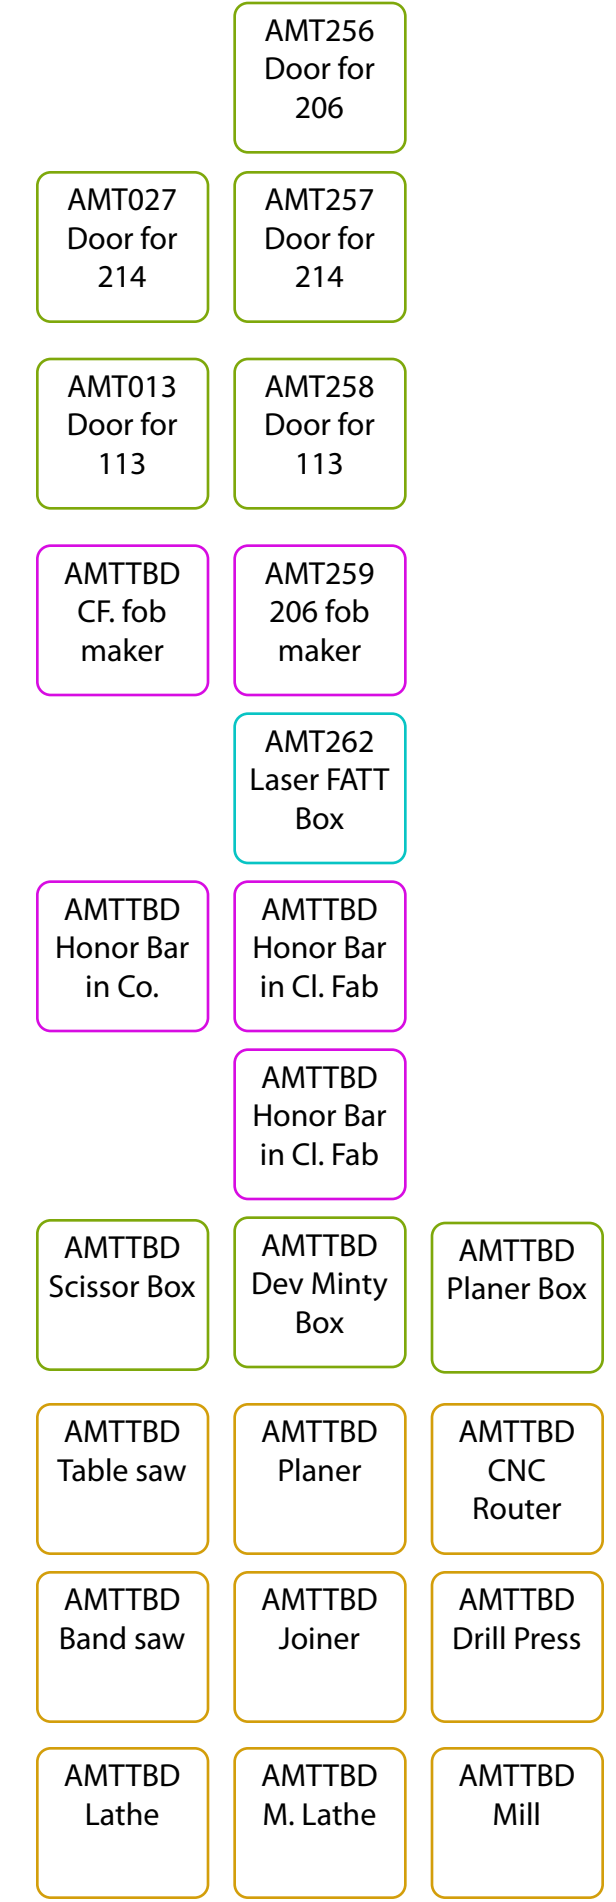

## FATT Devices

- Simple Access: doors, lockers, lock boxes
- Smart machines: things with controllers like laser, vending machines, etc.
- Interfaces; We apps on tablets.
- "Dumb" tools: Mains power tools like table saws, etc.

## Websites & Admin Dashboards

Pulls main record + Latest status with shortcode by Asset number.

Data entry for main asset records. User accounts for specific group.

## ATM Grand Central