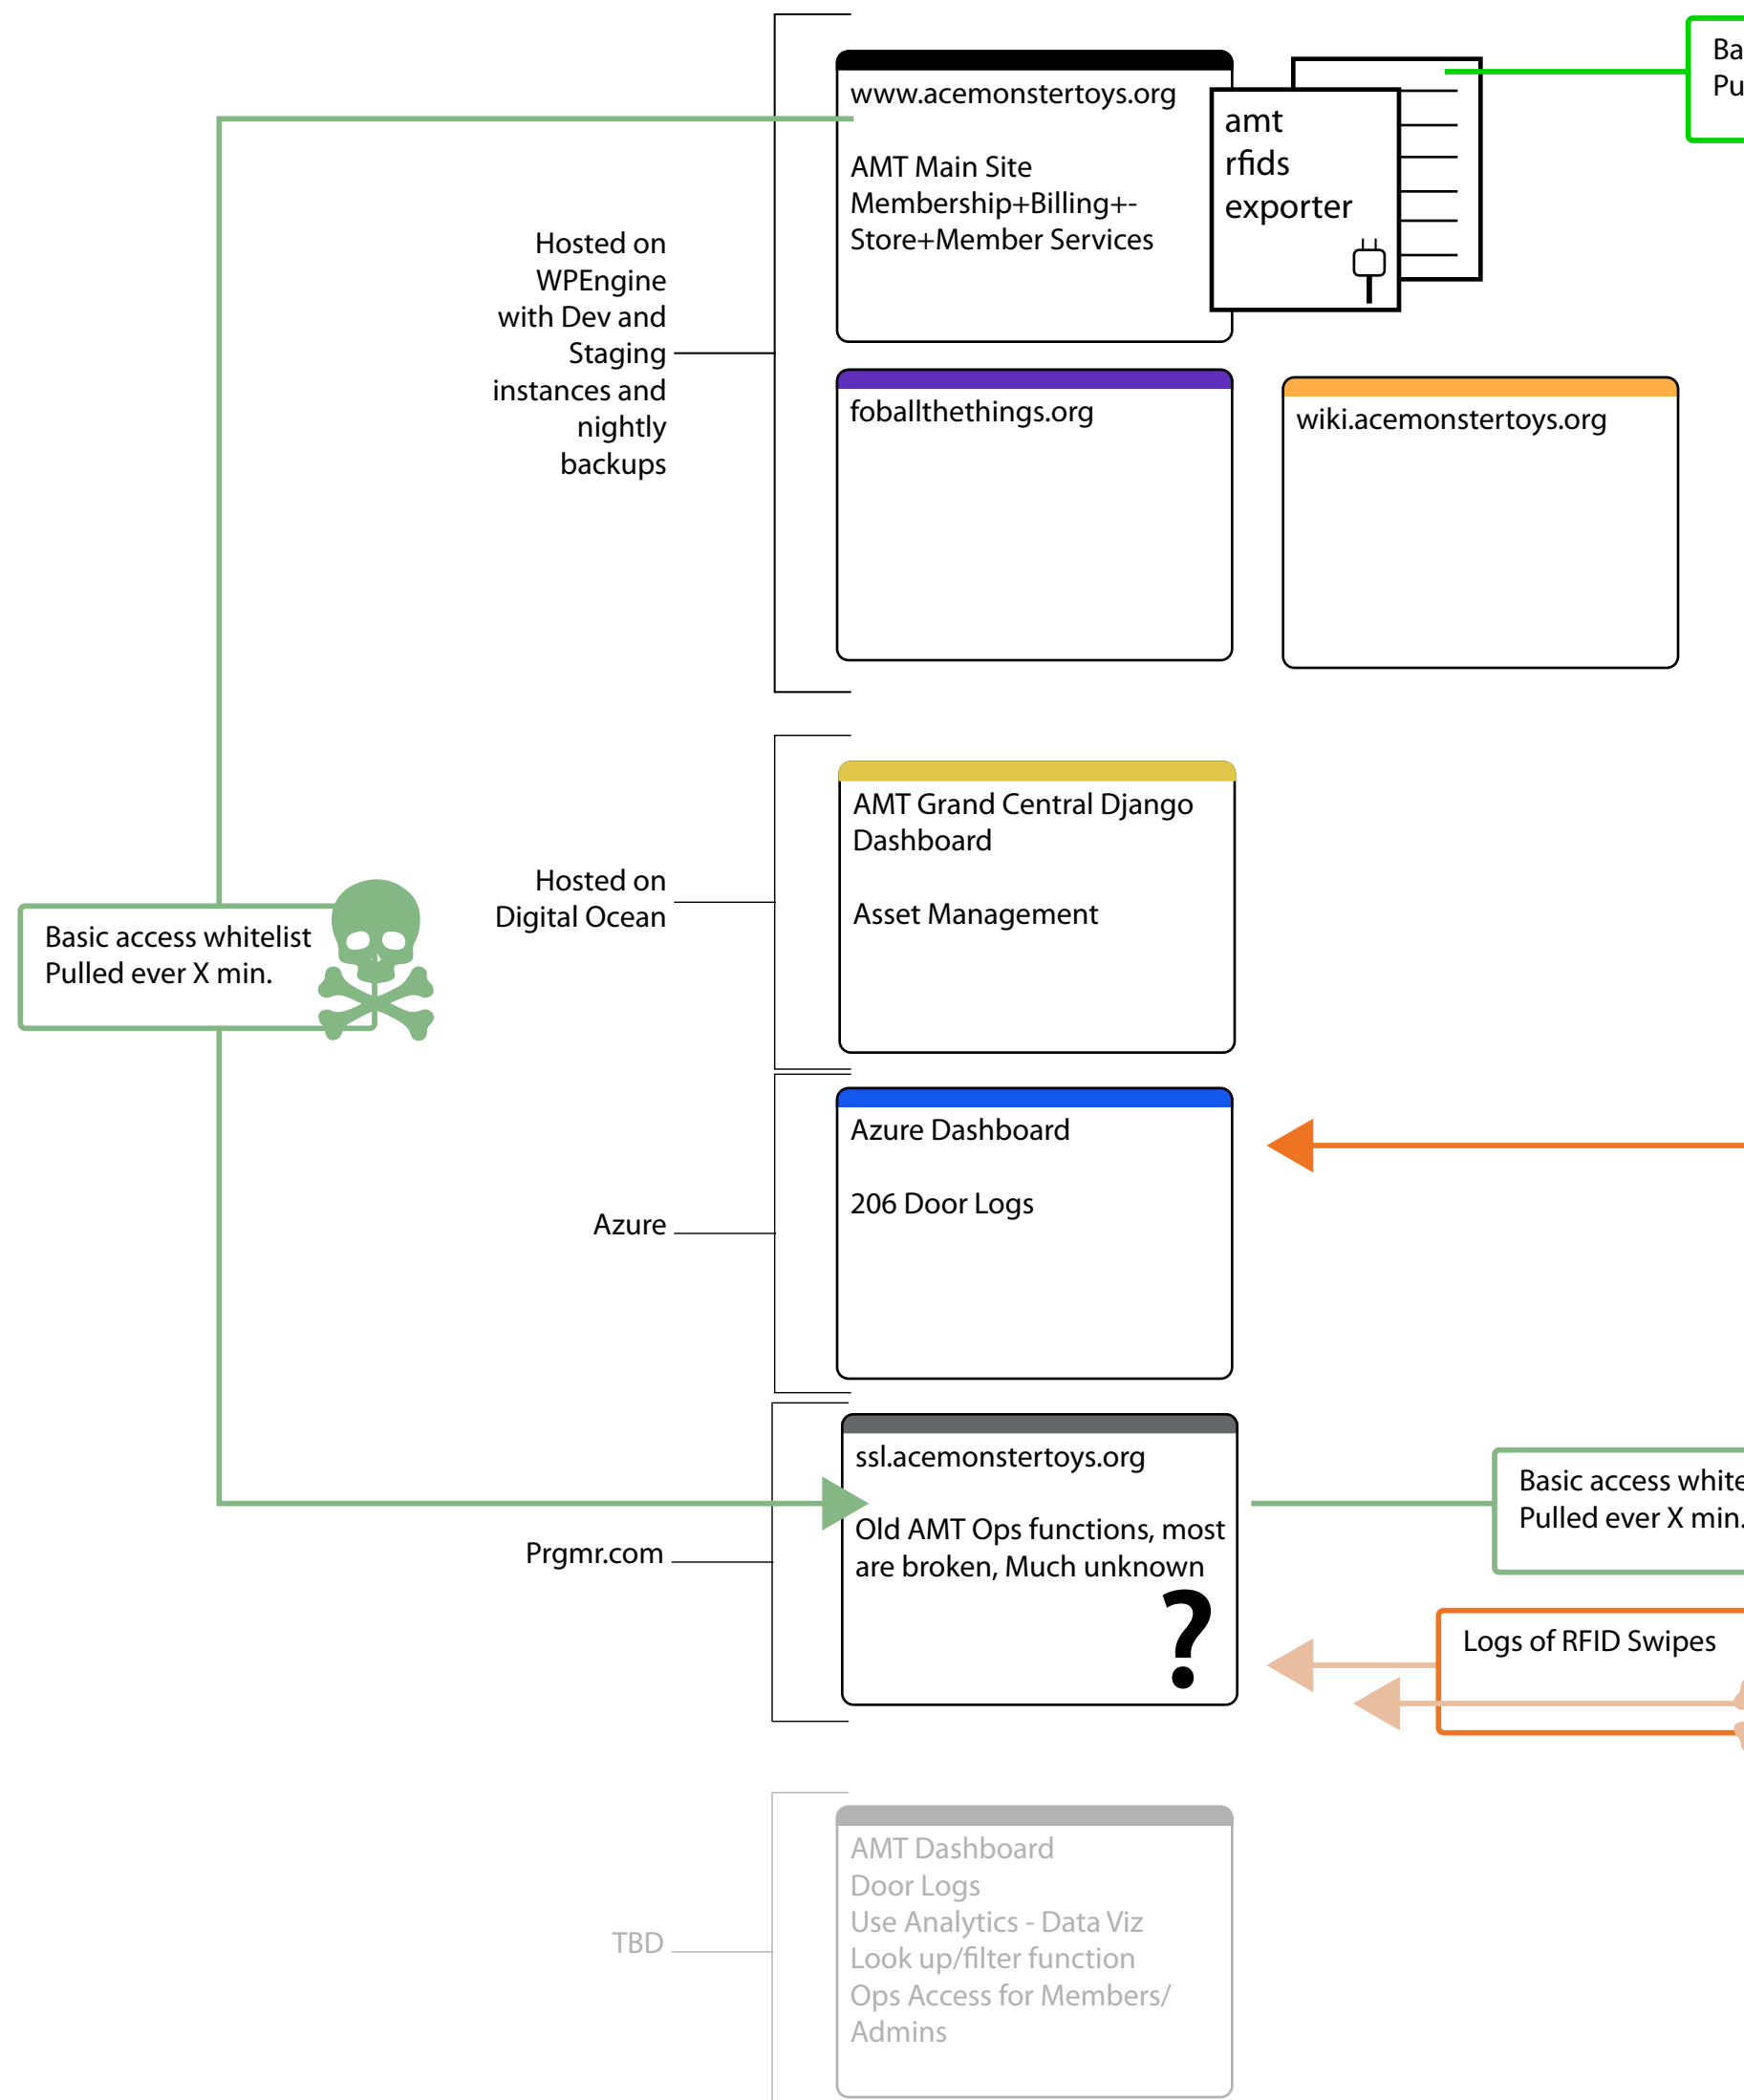

AMT Software Landscape Overview: Current state whitelist/door logs

3rd Party Services & Platforms

- Stripe
- Docusign
- Slack: Ace Monster Toys Workspace
- Slack: Fob All The Things Workspace
- Meetup.com
- Facebook.com
- Twitter.com
- Instagram.com
- Google: More apps, email, calendars and all that, than I can count. DRIVE...
- github.com/acemonstertoys

Websites & Admin Dashboards